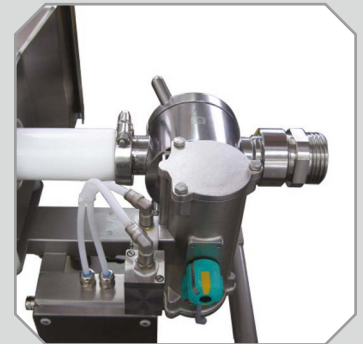

In a few words:

- Digital signal processing for best detection
- Reliable and safe metal detection technology
- Process- and condition monitoring

- Resistant against most cleaning procedures
- Fast ejector for minimized material loss
- Dismantle without tools

- Network connectivity and data management
- Password protected user management
- Hygienic Design without dead spots

Mesutronic Gerätebau GmbH

Hackenfeld 13
94259 Kirchberg im Wald
Germany

Phone: +49 9927 9410-0
Fax: +49 9927 1732

E-Mail: sales@mesutronic.de
Web: www.mesutronic.de

MESUTRONIC
Metal Detection made in Germany