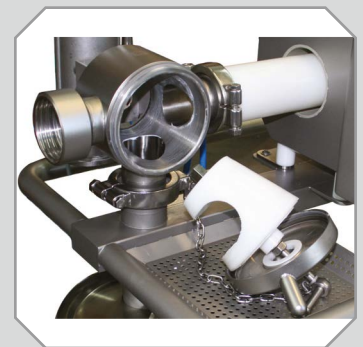

In a few words:

- Digital signal processing for best detection
- Reliable and safe metal detection technology
- Process- and condition monitoring

- Resistant against most cleaning procedures
- Fast ejector for minimized material loss
- Dismantle without tools

- Network connectivity and data management
- Password protected user management
- Hygienic Design without dead spots

Mesutronic Gerätebau GmbH

Hackenfeld 13
94259 Kirchberg im Wald
Germany

Phone: +49 9927 9410-0
Fax: +49 9927 1732

E-Mail: sales@mesutronic.de
Web: www.mesutronic.de

MESUTRONIC
Metal Detection made in Germany